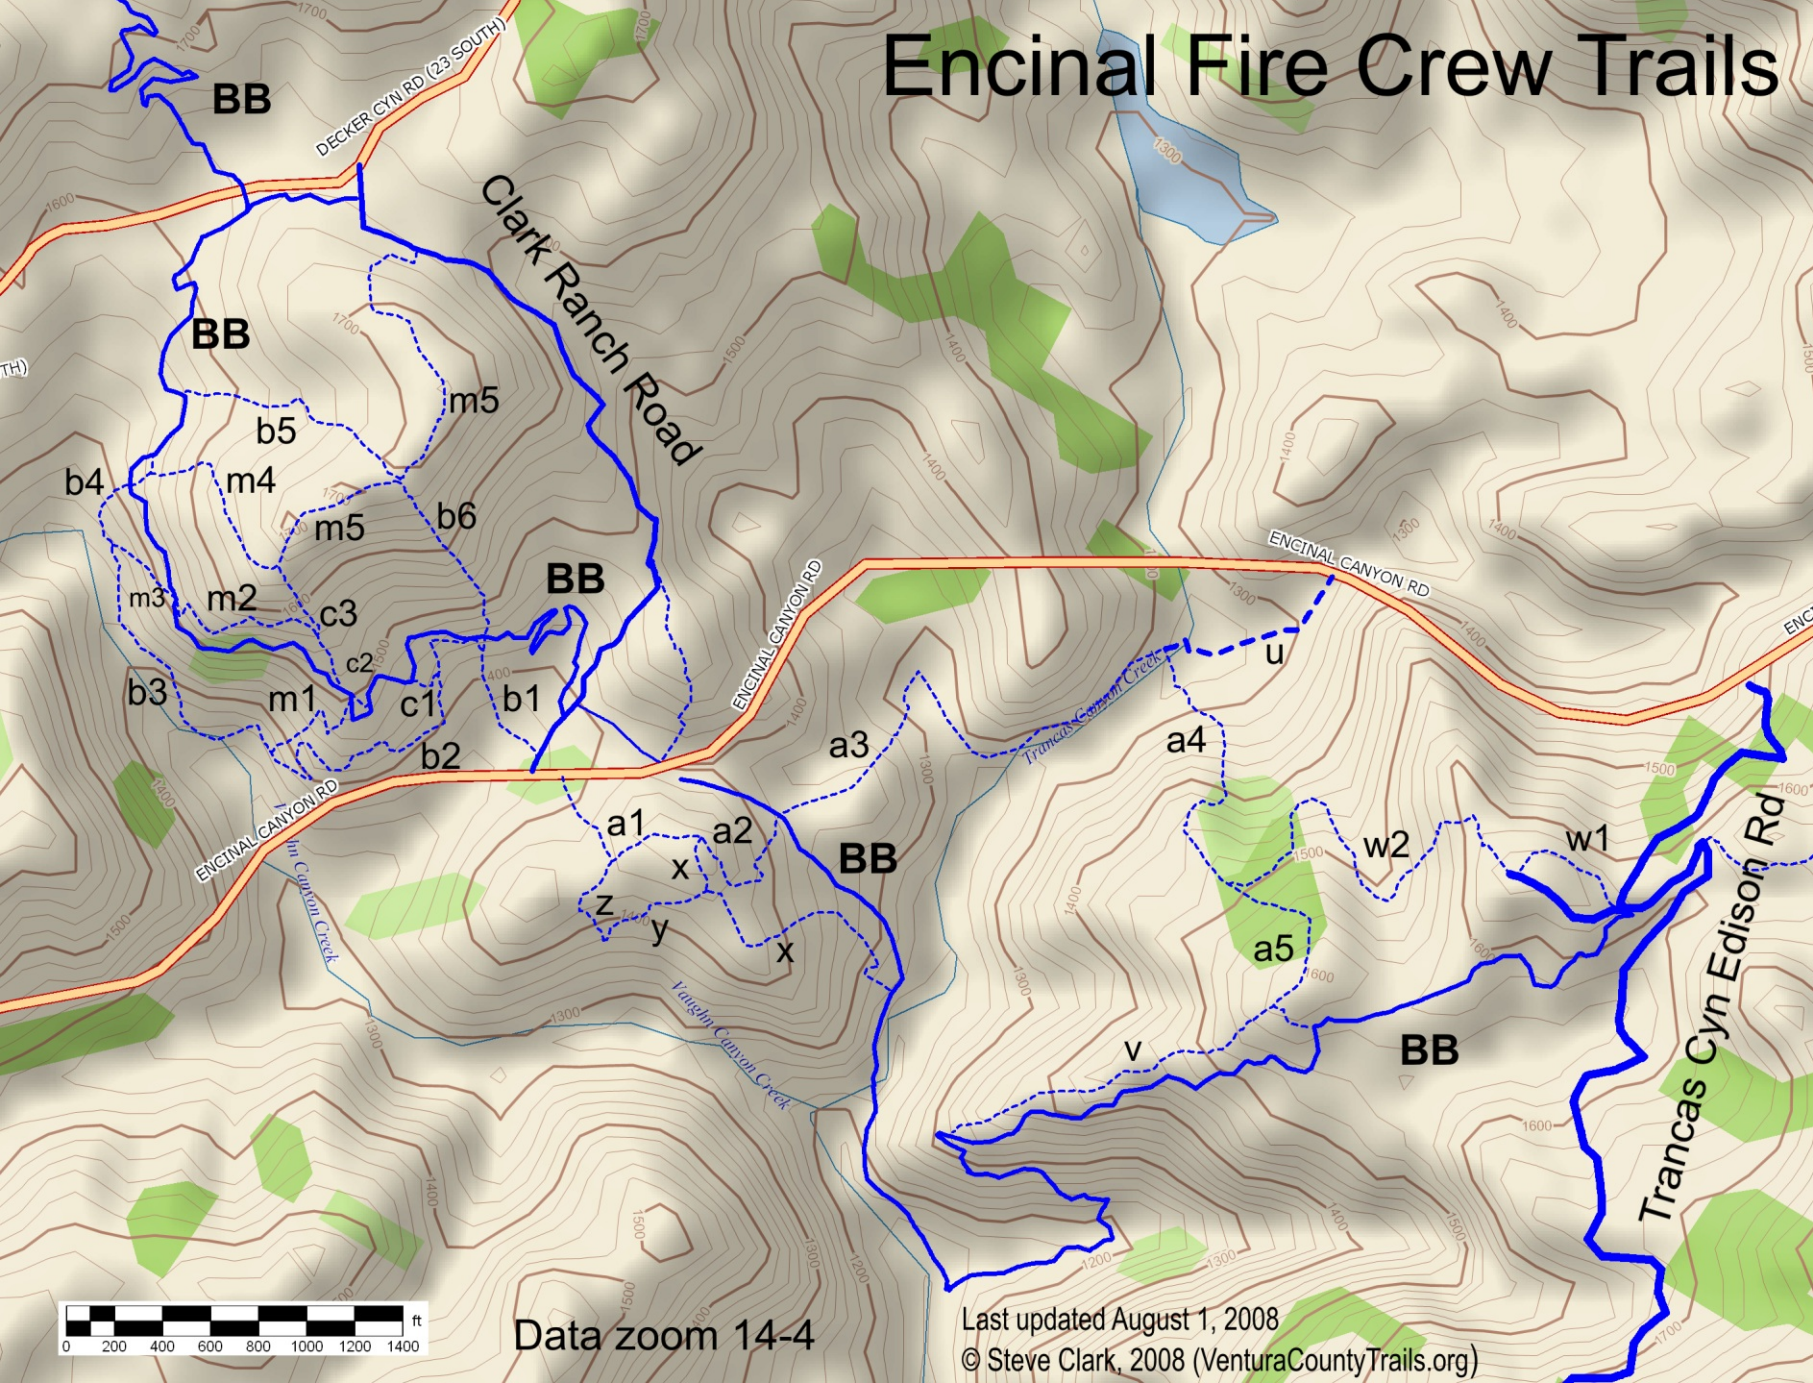

Encinal Fire Crew Trails

BB

BB

BB

BB

BB

DECKER CYN RD (23 SOUTH)

Clark Ranch Road

ENCINAL CANYON RD

ENCINAL CANYON RD

ENCINAL CANYON RD

Trancas Cyn Edison Rd

Data zoom 14-4

Last updated August 1, 2008
© Steve Clark, 2008 (VenturaCountyTrails.org)