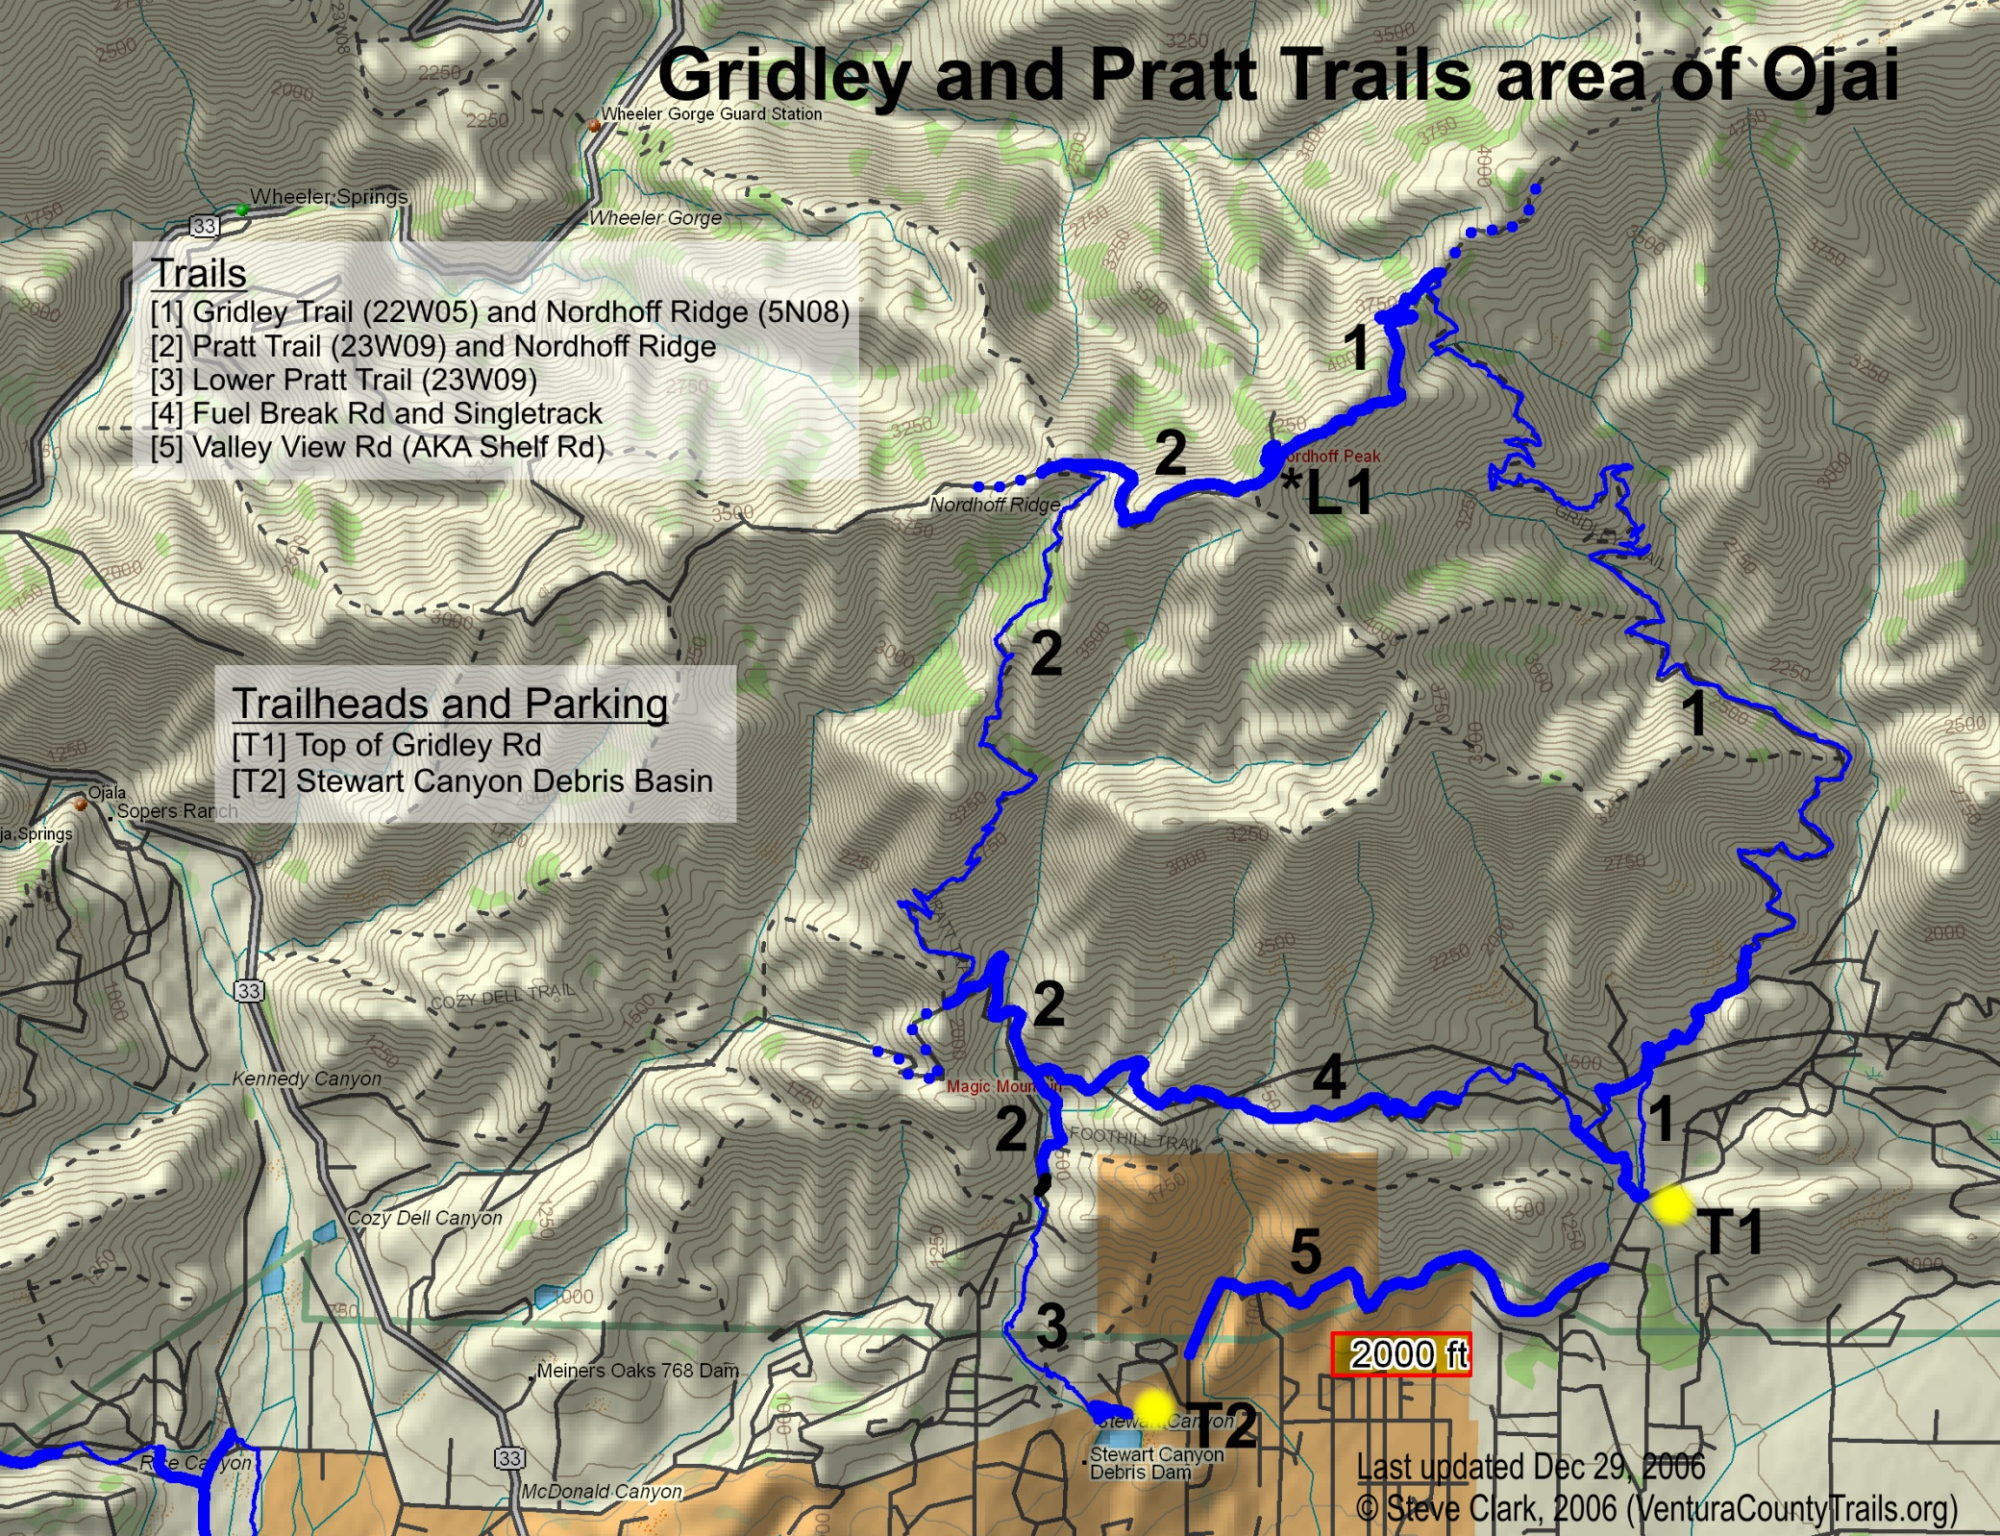

Gridley and Pratt Trails area of Ojai

Trails

- [1] Gridley Trail (22W05) and Nordhoff Ridge (5N08)
- [2] Pratt Trail (23W09) and Nordhoff Ridge
- [3] Lower Pratt Trail (23W09)
- [4] Fuel Break Rd and Singletrack
- [5] Valley View Rd (AKA Shelf Rd)

Trailheads and Parking

- [T1] Top of Gridley Rd
- [T2] Stewart Canyon Debris Basin

2000 ft

Last updated Dec 29, 2006

© Steve Clark, 2006 (VenturaCountyTrails.org)